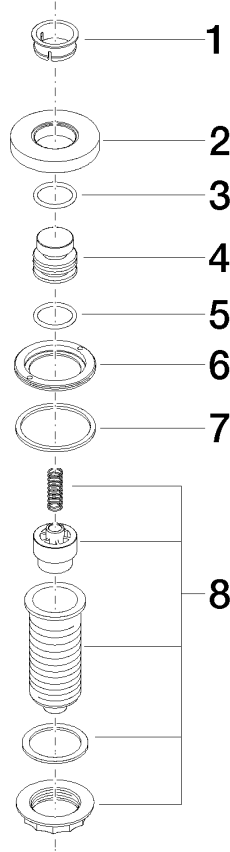

10 713 970

Fits: ELIO, MEM, TARA, ENO, SYNC, TARA ULTRA, META SQUARE

- for controlling a waste disposal unit

Compatible with waste disposal units with integrated air switch made by Insinkerator®, e.g. Evolution.

The products are not available in all markets, please contact your Dornbracht sales force.

For more information go to www.insinkerator.com

Fits ELIO, ENO, MEM, META SQUARE, SYNC, TARA and TARA ULTRA

	Brushed Champagne (22kt Gold)	10 713 970-46
	Chrome	10 713 970-00
	Brushed Platinum	10 713 970-06
	Platinum	10 713 970-08
	Durabross (23kt Gold)	10 713 970-09
	Dark Chrome	10 713 970-19
	Brushed Durabross (23kt Gold)	10 713 970-28
	Matte Black	10 713 970-33
	Champagne (22kt Gold)	10 713 970-47
	Brushed Chrome	10 713 970-93
	Brushed Dark Platinum	10 713 970-99

10 713 970

mm [inches]

10 713 970

Parts for other finishes can be found here: [Chrome](#)

Spare parts list

No.	Item Number	Name	Quantity used	Delivery time
1	09 28 10 141 90	sleeve	1	2
2	09 27 87 012-46	rosette	1	30
3	09 14 10 507 90	seal	1	2
4	09 21 33 045-46	insert	1	30
5	09 14 10 015 90	seal	1	2
6	09 24 01 030 90	ring	1	2
7	09 14 05 037 90	seal	1	2
8	04 30 01 186 00 90	sleeve	1	2