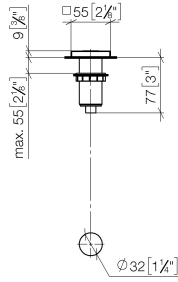

For more information go to [www.insinkerator.com](http://www.insinkerator.com)

Fits LOT

	Platinum	10 714 970-08
	Chrome	10 714 970-00
	Brushed Platinum	10 714 970-06
	Durabrace (23kt Gold)	10 714 970-09
	Dark Chrome	10 714 970-19
	Brushed Durabrace (23kt Gold)	10 714 970-28
	Brushed Champagne (22kt Gold)	10 714 970-46
	Champagne (22kt Gold)	10 714 970-47
	Brushed Chrome	10 714 970-93
	Brushed Dark Platinum	10 714 970-99

10 714 970

mm [inches]

10 714 970

Parts for other finishes can be found here: [Chrome](#)

**Spare parts list**

No.	Item Number	Name	Quantity used	Delivery time
1	09 28 10 141 90	sleeve	1	2
2	09 27 87 013-08	rosette	1	40
3	09 14 10 507 90	seal	1	2
4	09 21 33 045-08	insert	1	60
5	09 14 10 015 90	seal	1	2
6	09 24 01 030 90	ring	1	2
7	09 14 05 037 90	seal	1	2
8	04 30 01 186 00 90	sleeve	1	2