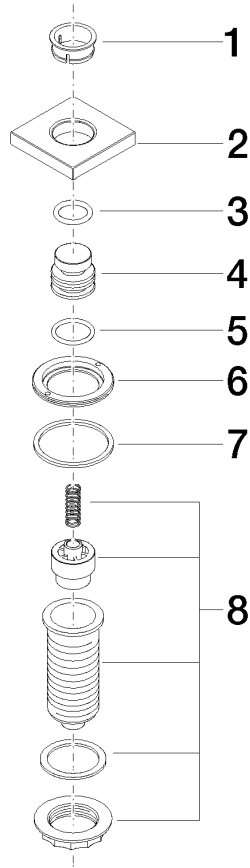

For more information go to [www.insinkerator.com](http://www.insinkerator.com)

Fits LOT

	Durabronz (23kt Gold)	10 714 970-09
	Chrome	10 714 970-00
	Brushed Platinum	10 714 970-06
	Platinum	10 714 970-08
	Dark Chrome	10 714 970-19
	Brushed Durabronz (23kt Gold)	10 714 970-28
	Brushed Champagne (22kt Gold)	10 714 970-46
	Champagne (22kt Gold)	10 714 970-47
	Brushed Chrome	10 714 970-93
	Brushed Dark Platinum	10 714 970-99

10 714 970

mm [inches]

10 714 970

Parts for other finishes can be found here: [Chrome](#)

**Spare parts list**

No.	Item Number	Name	Quantity used	Delivery time
1	09 28 10 141 90	sleeve	1	2
2	09 27 87 013-09	rosette	1	40
3	09 14 10 507 90	seal	1	2
4	09 21 33 045-09	insert	1	40
5	09 14 10 015 90	seal	1	2
6	09 24 01 030 90	ring	1	2
7	09 14 05 037 90	seal	1	2
8	04 30 01 186 00 90	sleeve	1	2