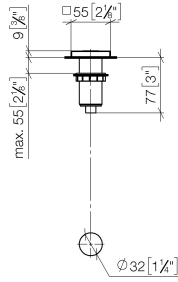

For more information go to [www.insinkerator.com](http://www.insinkerator.com)

Fits LOT

	Dark Chrome	10 714 970-19
	Chrome	10 714 970-00
	Brushed Platinum	10 714 970-06
	Platinum	10 714 970-08
	Durabrass (23kt Gold)	10 714 970-09
	Brushed Durabrass (23kt Gold)	10 714 970-28
	Brushed Champagne (22kt Gold)	10 714 970-46
	Champagne (22kt Gold)	10 714 970-47
	Brushed Chrome	10 714 970-93
	Brushed Dark Platinum	10 714 970-99

10 714 970

mm [inches]

10 714 970

Parts for other  
finishes can be found  
here: [Chrome](#)