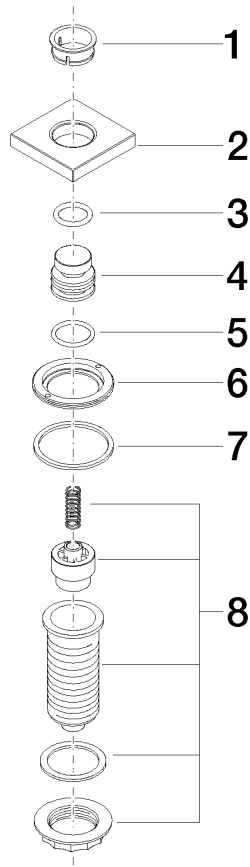

10 714 970

- for controlling a waste disposal unit

Compatible with waste disposal units with integrated air switch made by Insinkerator®, e.g. Evolution.

The products are not available in all markets, please contact your Dornbracht sales force.

For more information go to [www.insinkerator.com](http://www.insinkerator.com)

Fits LOT

	Brushed Durabronz (23kt Gold)	10 714 970-28
	Chrome	10 714 970-00
	Brushed Platinum	10 714 970-06
	Platinum	10 714 970-08
	Durabronz (23kt Gold)	10 714 970-09
	Dark Chrome	10 714 970-19
	Brushed Champagne (22kt Gold)	10 714 970-46
	Champagne (22kt Gold)	10 714 970-47
	Brushed Chrome	10 714 970-93
	Brushed Dark Platinum	10 714 970-99

10 714 970

mm [inches]

10 714 970

Parts for other finishes can be found here: [Chrome](#)

**Spare parts list**

No.	Item Number	Name	Quantity used	Delivery time
1	09 28 10 141 90	sleeve	1	2
2	09 27 87 013-28	rosette	1	20
3	09 14 10 507 90	seal	1	2
4	09 21 33 045-28	insert	1	20
5	09 14 10 015 90	seal	1	2
6	09 24 01 030 90	ring	1	2
7	09 14 05 037 90	seal	1	2
8	04 30 01 186 00 90	sleeve	1	2