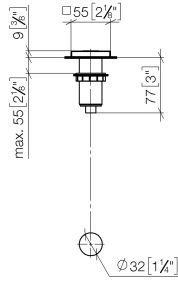

For more information go to [www.insinkerator.com](http://www.insinkerator.com)

Fits LOT

	Brushed Durabronz (23kt Gold)	10 714 970-28
	Chrome	10 714 970-00
	Brushed Platinum	10 714 970-06
	Platinum	10 714 970-08
	Durabronz (23kt Gold)	10 714 970-09
	Dark Chrome	10 714 970-19
	Brushed Champagne (22kt Gold)	10 714 970-46
	Champagne (22kt Gold)	10 714 970-47
	Brushed Chrome	10 714 970-93
	Brushed Dark Platinum	10 714 970-99

10 714 970

mm [inches]

10 714 970

Parts for other finishes can be found here: [Chrome](#)

**Spare parts list**

No.	Item Number	Name	Quantity used	Delivery time
1	09 28 10 141 90	sleeve	1	2
2	09 27 87 013-28	rosette	1	20
3	09 14 10 507 90	seal	1	2
4	09 21 33 045-28	insert	1	20
5	09 14 10 015 90	seal	1	2
6	09 24 01 030 90	ring	1	2
7	09 14 05 037 90	seal	1	2
8	04 30 01 186 00 90	sleeve	1	2