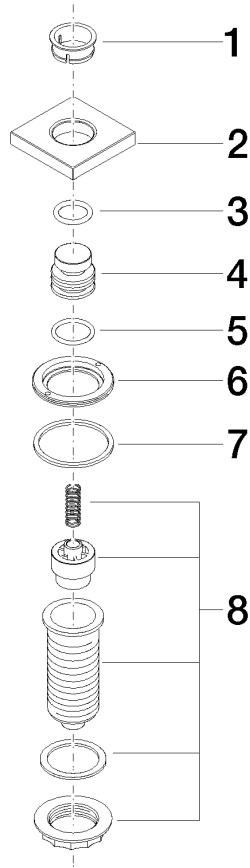

For more information go to www.insinkerator.com

Fits LOT

	Brushed Champagne (22kt Gold)	10 714 970-46
	Chrome	10 714 970-00
	Brushed Platinum	10 714 970-06
	Platinum	10 714 970-08
	Durabross (23kt Gold)	10 714 970-09
	Dark Chrome	10 714 970-19
	Brushed Durabross (23kt Gold)	10 714 970-28
	Champagne (22kt Gold)	10 714 970-47
	Brushed Chrome	10 714 970-93
	Brushed Dark Platinum	10 714 970-99

10 714 970

mm [inches]

10 714 970

Parts for other finishes can be found here: [Chrome](#)

Spare parts list

No.	Item Number	Name	Quantity used	Delivery time
1	09 28 10 141 90	sleeve	1	2
2	09 27 87 013-46	rosette	1	30
3	09 14 10 507 90	seal	1	2
4	09 21 33 045-46	insert	1	30
5	09 14 10 015 90	seal	1	2
6	09 24 01 030 90	ring	1	2
7	09 14 05 037 90	seal	1	2
8	04 30 01 186 00 90	sleeve	1	2