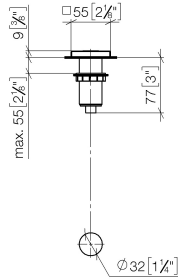

For more information go to www.insinkerator.com

Fits LOT

	Brushed Champagne (22kt Gold)	10 714 970-46
	Chrome	10 714 970-00
	Brushed Platinum	10 714 970-06
	Platinum	10 714 970-08
	Durabross (23kt Gold)	10 714 970-09
	Dark Chrome	10 714 970-19
	Brushed Durabross (23kt Gold)	10 714 970-28
	Champagne (22kt Gold)	10 714 970-47
	Brushed Chrome	10 714 970-93
	Brushed Dark Platinum	10 714 970-99

10 714 970

mm [inches]

10 714 970

Parts for other finishes can be found here: [Chrome](#)

Spare parts list

No.	Item Number	Name	Quantity used	Delivery time
1	09 28 10 141 90	sleeve	1	2
2	09 27 87 013-46	rosette	1	30
3	09 14 10 507 90	seal	1	2
4	09 21 33 045-46	insert	1	30
5	09 14 10 015 90	seal	1	2
6	09 24 01 030 90	ring	1	2
7	09 14 05 037 90	seal	1	2
8	04 30 01 186 00 90	sleeve	1	2