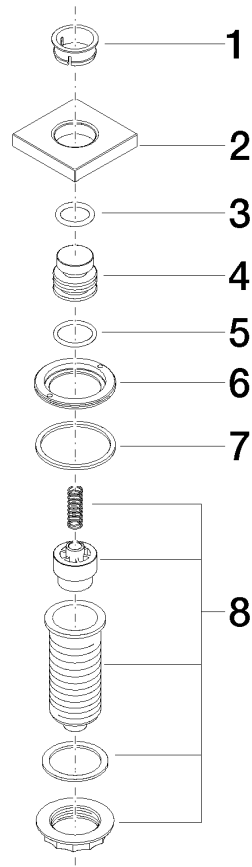

10 714 970

- for controlling a waste disposal unit

Compatible with waste disposal units with integrated air switch made by Insinkerator®, e.g. Evolution.

The products are not available in all markets, please contact your Dornbracht sales force.

For more information go to www.insinkerator.com

Fits LOT

	Brushed Dark Platinum	10 714 970-99
	Chrome	10 714 970-00
	Brushed Platinum	10 714 970-06
	Platinum	10 714 970-08
	Durabrace (23kt Gold)	10 714 970-09
	Dark Chrome	10 714 970-19
	Brushed Durabrace (23kt Gold)	10 714 970-28
	Brushed Champagne (22kt Gold)	10 714 970-46
	Champagne (22kt Gold)	10 714 970-47
	Brushed Chrome	10 714 970-93

10 714 970

mm [inches]

10 714 970

Parts for other finishes can be found here: [Chrome](#)

Spare parts list

No.	Item Number	Name	Quantity used	Delivery time
1	09 28 10 141 90	sleeve	1	2
2	09 27 87 013-99	rosette	1	30
3	09 14 10 507 90	seal	1	2
4	09 21 33 045-99	insert	1	30
5	09 14 10 015 90	seal	1	2
6	09 24 01 030 90	ring	1	2
7	09 14 05 037 90	seal	1	2
8	04 30 01 186 00 90	sleeve	1	2