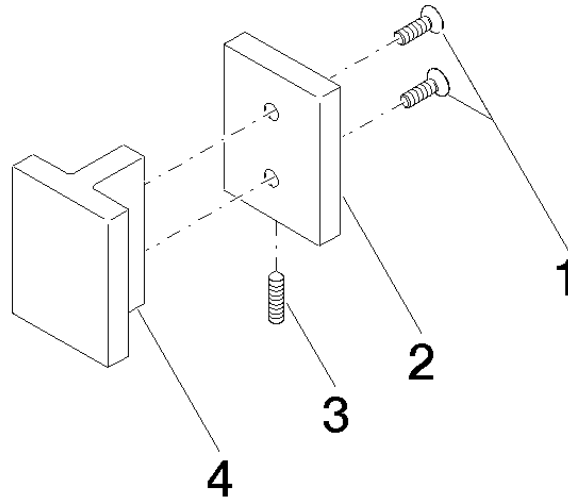

Attachment set for towel bar/tumbler mounting on one side 12 350 970 90

-
- for installation on glass tiles

Required miscellaneous

Attachment set for towel bar/tumbler mounting on two sides - 12 351 970 90

Door handle - Chrome

11 000 980

mm [inches]

Door handle - Chrome

11 000 980

Spare parts list

| No. | Item Number | Name | Quantity used | Delivery time |
|-----|--------------------|--------|---------------|---------------|
| 1 | 09 30 30 170 90 | screw | 2 | 2 |
| 2 | 08 17 98 557-00 | cover | 1 | 10 |
| 3 | 04 31 11 113 00 90 | pin | 1 | 2 |
| 4 | 08 17 98 558-00 | handle | 1 | 10 |