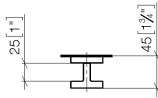

Attachment set for towel bar/tumbler mounting on one side 12 350 970 90

-
- for installation on glass tiles

Required miscellaneous

Attachment set for towel bar/tumbler mounting on two sides - 12 351 970 90

Door handle - Chrome

11 000 980

mm [inches]

Door handle - Chrome

11 000 980

Spare parts list

| No. | Item Number | Name | Quantity used | Delivery time |
|-----|--------------------|--------|---------------|---------------|
| 1 | 09 30 30 170 90 | screw | 2 | 2 |
| 2 | 08 17 98 557-00 | cover | 1 | 10 |
| 3 | 04 31 11 113 00 90 | pin | 1 | 2 |
| 4 | 08 17 98 558-00 | handle | 1 | 10 |