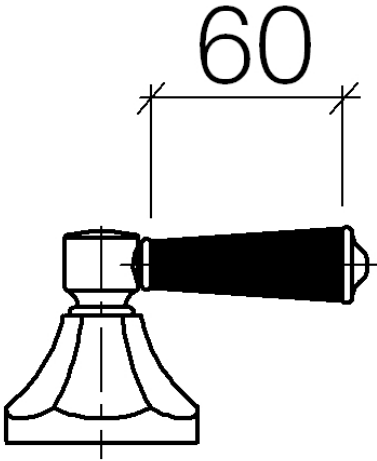

MADISON Lever insert - Brushed Platinum

MADISON

11 170 370

- for basin fittings

NOTE: Mixers are supplied without lever inserts.
Please order the lever inserts separately!

	Brushed Platinum	11 170 370-06
	Chrome	11 170 370-00
	Gold (23.9kt)	11 170 370-01
	Platinum	11 170 370-08
	Durabress (23kt Gold)	11 170 370-09
	white	11 170 370-12
	black	11 170 370-13
	Brushed Durabress (23kt Gold)	11 170 370-28
	Brushed Dark Platinum	11 170 370-99

11 170 370

MADISON Lever insert - Brushed Platinum

MADISON

11 170 370

Parts for other
finishes can be found
here: [Chrome](#)

11 170 370

Spare parts list