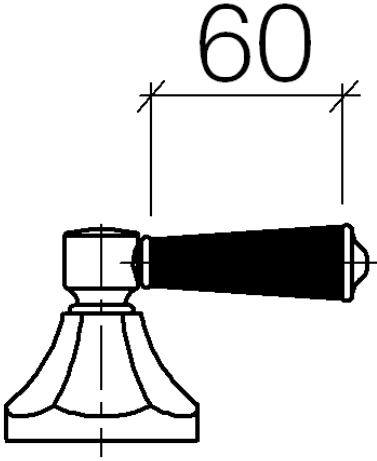

MADISON Lever insert - Brushed Platinum

MADISON

11 170 370

- for basin fittings

NOTE: Mixers are supplied without lever inserts.
Please order the lever inserts separately!

	Brushed Platinum	11 170 370-06
	Chrome	11 170 370-00
	Gold (23.9kt)	11 170 370-01
	Platinum	11 170 370-08
	Durabrand (23kt Gold)	11 170 370-09
	white	11 170 370-12
	black	11 170 370-13
	Brushed Durabrand (23kt Gold)	11 170 370-28
	Brushed Dark Platinum	11 170 370-99

11 170 370

MADISON Lever insert - Brushed Platinum

MADISON

11 170 370

Parts for other
finishes can be found
here: [Chrome](#)

11 170 370

Spare parts list