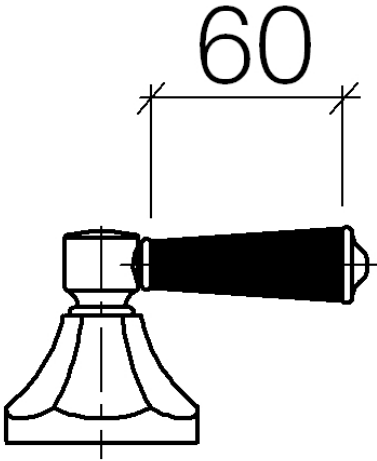

11 170 370

- for basin fittings

NOTE: Mixers are supplied without lever inserts.
Please order the lever inserts separately!

	Durabronss (23kt Gold)	11 170 370-09
	Chrome	11 170 370-00
	Gold (23.9kt)	11 170 370-01
	Brushed Platinum	11 170 370-06
	Platinum	11 170 370-08
	white	11 170 370-12
	black	11 170 370-13
	Brushed Durabronss (23kt Gold)	11 170 370-28
	Brushed Dark Platinum	11 170 370-99

11 170 370

MADISON Lever insert - Durabronss (23kt Gold)

MADISON

11 170 370

Parts for other
finishes can be found
here: [Chrome](#)

Spare parts list