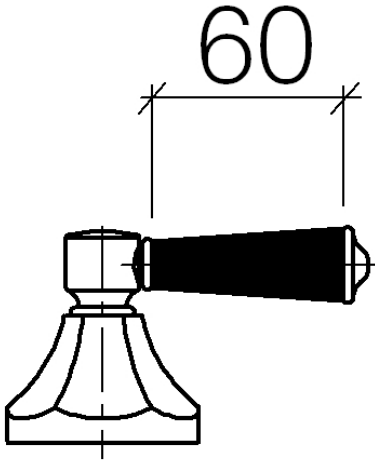

MADISON Lever insert - white

11 170 370

- for basin fittings

NOTE: Mixers are supplied without lever inserts.
Please order the lever inserts separately!

	white	11 170 370-12
	Chrome	11 170 370-00
	Gold (23.9kt)	11 170 370-01
	Brushed Platinum	11 170 370-06
	Platinum	11 170 370-08
	Durabrand (23kt Gold)	11 170 370-09
	black	11 170 370-13
	Brushed Durabrand (23kt Gold)	11 170 370-28
	Brushed Dark Platinum	11 170 370-99

MADISON Lever insert - white

11 170 370

MADISON Lever insert - white

11 170 370

Parts for other
finishes can be found
here: [Chrome](#)