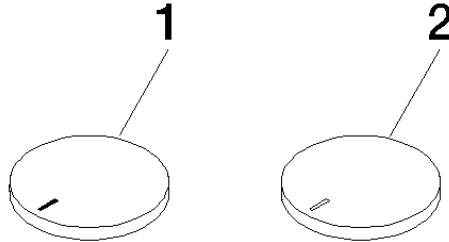

CYO Handle insert set hot & cold - Brushed Dark Platinum

---

11 283 811 Product version from 7/1/2023

Parts for other finishes can be found here: [Chrome](#)

Spare parts list

No.	Item Number	Name	Quantity used	Delivery time
1	11 183 811-99	CYO Handle insert hot - Brushed Dark Platinum	1	20
2	11 184 811-99	CYO Handle insert cold - Brushed Dark Platinum	1	20