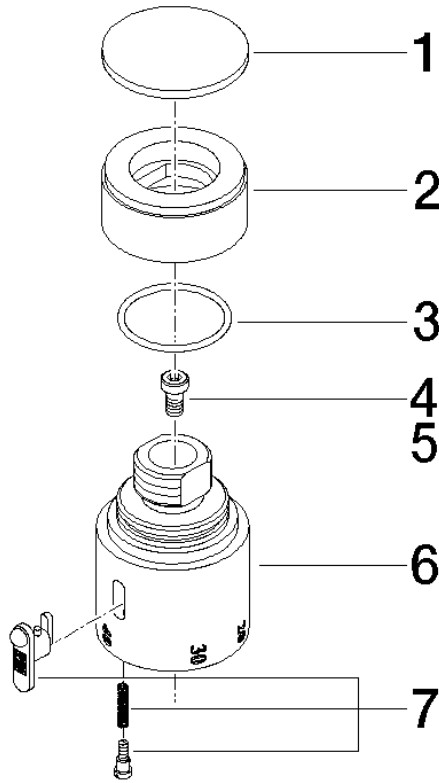

11 420 220

11 420 220-39

	Chrome	11 420 220-00
	Brushed Platinum	11 420 220-06
	Platinum	11 420 220-08
	Durabronze (23kt Gold)	11 420 220-09
	Brushed Bronze	11 420 220-42
		11 420 220-43

Temperature control handle -

MADISON

11 420 220

11 420 220

11 420 220

Parts for other
finishes can be found
here: [Chrome](#)

11 420 220

Spare parts list