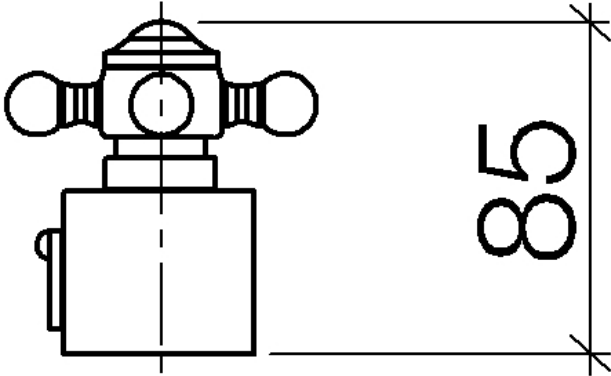

## MADISON Temperature control handle - Chrome

---

11 420 360

MADISON Temperature control handle - Chrome

---

11 420 360

**MADISON Temperature control handle - Chrome**

11 420 360