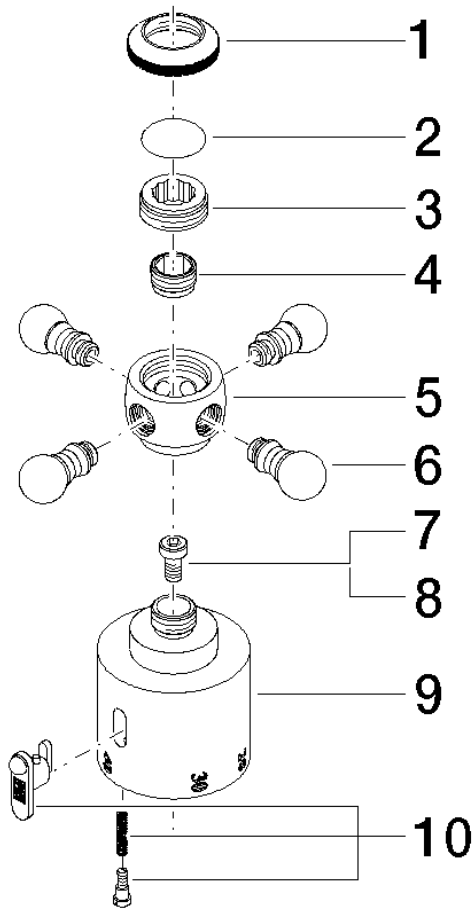

## MADISON Temperature control handle - Chrome

---

11 420 360

	Chrome	11 420 360-00
	Brushed Platinum	11 420 360-06
	Platinum	11 420 360-08
	Durabress (23kt Gold)	11 420 360-09
	Brushed Durabress (23kt Gold)	11 420 360-28
	Brushed Dark Platinum	11 420 360-99

## MADISON Temperature control handle - Chrome

---

11 420 360

MADISON Temperature control handle - Chrome

---

11 420 360

**MADISON Temperature control handle - Chrome**

11 420 360

Parts for other finishes can be found here: [Brushed](#) [Platinum](#)

**Spare parts list**

No.	Item Number	Name	Quantity used	Delivery time
1	09 20 36 005-00	handle	1	10
2	09 26 01 016 90	accessories	1	2
3	09 20 83 006 90	handle	1	2
4	09 24 03 119 90	nipple	1	2
6	09 20 36 004-00	handle	4	10
7	90 30 30 027 00 90	screw	1	2
8	09 30 33 004 90	screw	1	2
10	90 21 33 020 00 90	handle	1	2