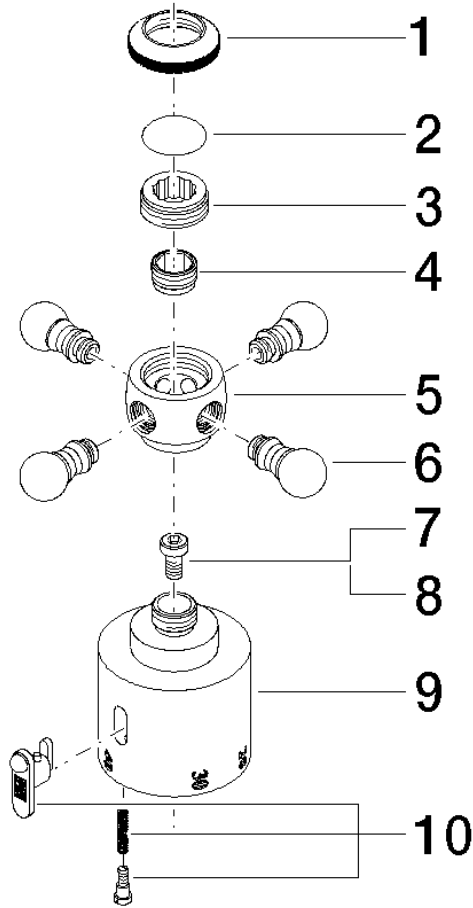

MADISON Temperature control handle - Brushed Platinum

MADISON

11 420 360

	Brushed Platinum	11 420 360-06
	Chrome	11 420 360-00
	Platinum	11 420 360-08
	Durabress (23kt Gold)	11 420 360-09
	Brushed Durabress (23kt Gold)	11 420 360-28
	Brushed Dark Platinum	11 420 360-99

MADISON Temperature control handle - Brushed Platinum

MADISON

11 420 360

11 420 360

11 420 360

Parts for other finishes can be found here: [Chrome](#)

MADISON Temperature control handle - Brushed Platinum

MADISON

11 420 360

Spare parts list

No.	Item Number	Name	Quantity used	Delivery time
	09 20 36 005-06	handle	11	10