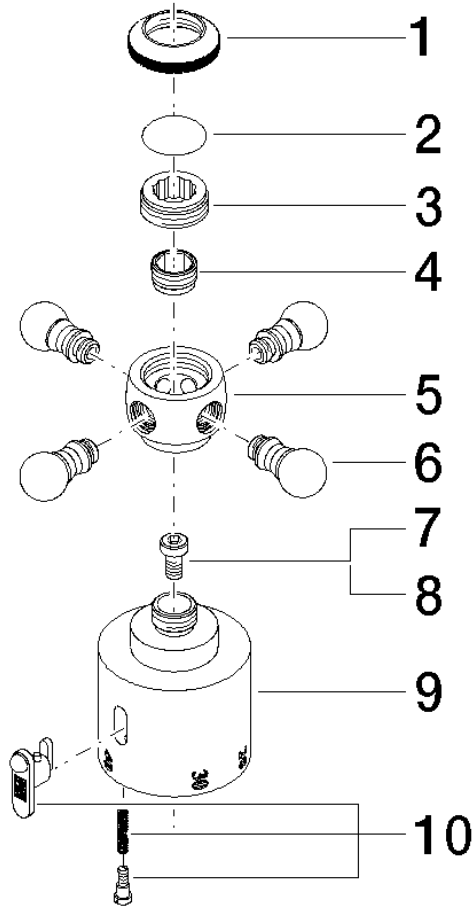

MADISON Temperature control handle - Durabronz (23kt Gold)

MADISON

11 420 360

11 420 360

11 420 360

Parts for other finishes can be found here: [Chrome](#)

MADISON Temperature control handle - Durabronss (23kt Gold)

MADISON

11 420 360

Spare parts list

No.	Item Number	Name	Quantity used	Delivery time
	09 20 36 005-09	handle	11	40