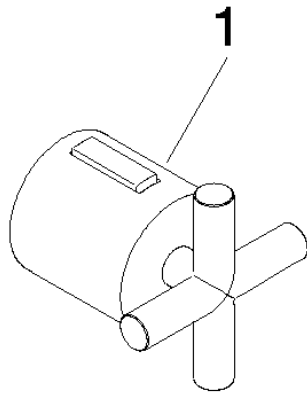

TARA Regulator handle - Brushed Platinum

TARA

11 431 892

11 431 892

mm [inches]

11 431 892

Parts for other
finishes can be found
here: [Chrome](#)

Spare parts list