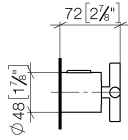

TARA Regulator handle - Platinum

TARA

11 431 892

11 431 892

mm [inches]

11 431 892

Parts for other
finishes can be found
here: [Chrome](#)

Spare parts list