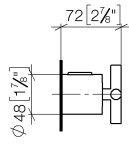

TARA Regulator handle - Champagne (22kt Gold)

11 431 892

TARA Regulator handle - Champagne (22kt Gold)

11 431 892

mm [inches]

TARA Regulator handle - Champagne (22kt Gold)

11 431 892

Parts for other
finishes can be found
here: [Chrome](#)