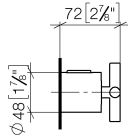

## TARA Regulator handle - Brushed Dark Platinum

---

TARA

11 431 892

11 431 892

mm [inches]

11 431 892

Parts for other  
finishes can be found  
here: [Chrome](#)