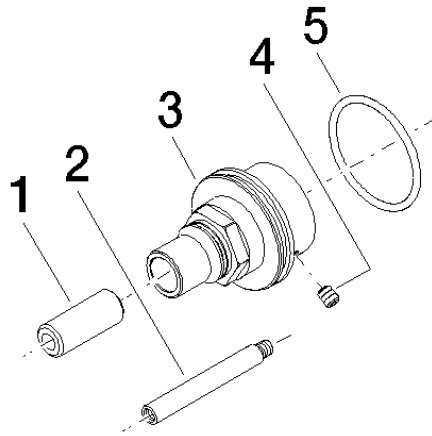

# Extension 28 mm -

---

12 177 970 90

mm [inches]

Extension 28 mm -

---

12 177 970 90

**Product version from 5/1/2014**

## Extension 28 mm -

---

12 177 970 90

#### Product version from 5/1/2014

No.	Item Number	Name	Quantity used	Delivery time
	09 21 02 111 90	sleeve	6	2