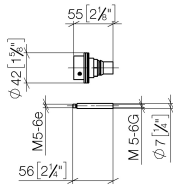

## Extension 28 mm -

---

12 177 970 90

for xTOOL thermostat modules 35 503 / 511 / 521 /  
531 / 524 / 534 970 90

# Extension 28 mm -

---

12 177 970 90

mm [inches]

Extension 28 mm -

---

12 177 970 90

**Product version from 5/1/2014**

## Extension 28 mm -

---

12 177 970 90

#### Product version from 5/1/2014

No.	Item Number	Name	Quantity used	Delivery time
	09 21 02 111 90	sleeve	6	2