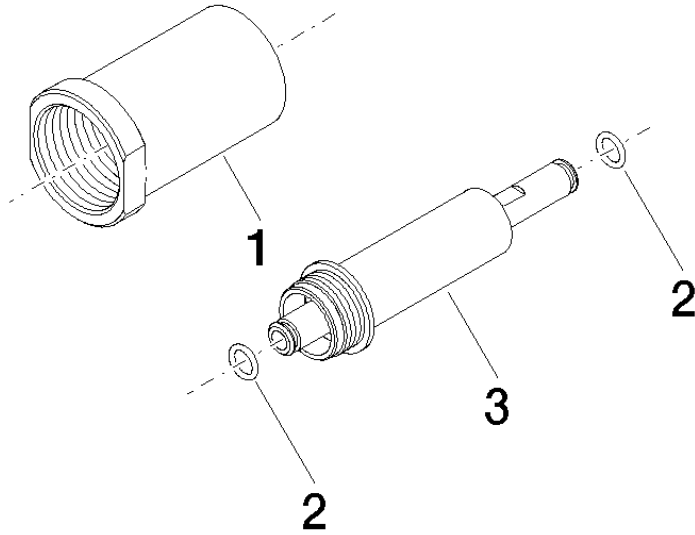

## Extension 25 mm -

---

12 179 970 90

for wall mounting 35 003 970 90

Can only be combined with exposed trim parts 36  
804 661-FF.

## Extension 25 mm -

---

12 179 970 90

mm [inches]

**Extension 25 mm -**

12 179 970 90

**Spare parts list**

No.	Item Number	Name	Quantity used	Delivery time
1	09 21 02 129 90	sleeve	1	60
2	09 14 10 139 90	seal	2	2
3	09 24 04 211 10 90	nipple	1	2