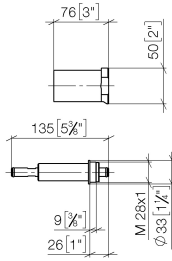

## Extension 25 mm -

---

12 179 970 90

for wall mounting 35 003 970 90

Can only be combined with exposed trim parts 36  
804 661-FF.

## Extension 25 mm -

---

12 179 970 90

mm [inches]

**Extension 25 mm -**

12 179 970 90

**Spare parts list**

No.	Item Number	Name	Quantity used	Delivery time
1	09 21 02 129 90	sleeve	1	60
2	09 14 10 139 90	seal	2	2
3	09 24 04 211 10 90	nipple	1	2