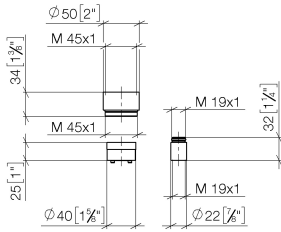

## Extension 25 mm -

---

12 190 970 90

- up to 25 mm: 1 x 12 190 970 90
- 26 mm - 50 mm: 2 x 12 190 970 90

for concealed single-lever shower and bath mixer 36  
02X SSS-FF

## Extension 25 mm -

12 190 970 90

mm [inches]

Extension 25 mm -

---

12 190 970 90

Product version up to 7/11/2019

**Product version from 7/11/2019**

## Extension 25 mm -

---

12 190 970 90