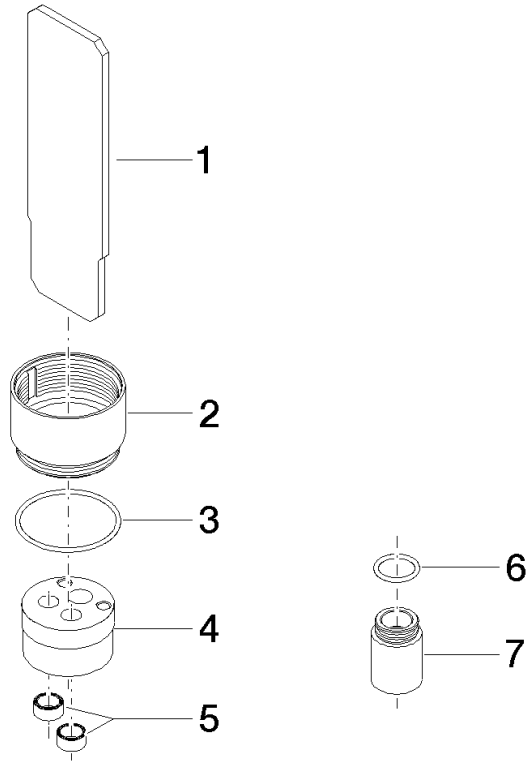

## Extension 25 mm -

---

12 190 970 90

- up to 25 mm: 1 x 12 190 970 90
- 26 mm - 50 mm: 2 x 12 190 970 90

for concealed single-lever shower and bath mixer 36  
02X SSS-FF

## Extension 25 mm -

12 190 970 90

mm [inches]

Extension 25 mm -

---

12 190 970 90

Product version up to 7/11/2019

**Product version from 7/11/2019**

## Extension 25 mm -

---

12 190 970 90

### Product version from 7/11/2019

No.	Item Number	Name	Quantity used	Delivery time
	09 30 09 075 90	key	8	2