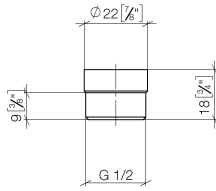

Adapter for shower outlet 3/8" x 1/2" - Matte Black

IMO

12 202 979 Product version from 10/1/2023

- adapter M 20 x 1 female thread x 1/2" male thread for the connection of a shower hose 1/2" female thread

12 202 979 Product version from 10/1/2023

mm [inches]

12 202 979 Product version from 10/1/2023

Parts for other finishes can be found here: [Chrome](#)

Spare parts list

No.	Item Number	Name	Quantity used	Delivery time
1	09 23 01 039 90	sieve	1	2
2	09 24 03 141 20-33	adaptor	1	30