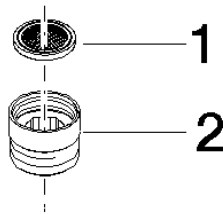

Adapter for shower outlet 3/8" x 1/2" - Matte Black

IMO

12 202 979 Product version from 10/1/2023

- adapter M 20 x 1 female thread x 1/2" male thread for the connection of a shower hose 1/2" female thread

Fits: IMO, LULU, MADISON, MEM, TARA, CL.1, LISSÉ, VAIA, META, CYO

	Matte Black	12 202 979-33
	Chrome	12 202 979-00
	Brushed Platinum	12 202 979-06
	Platinum	12 202 979-08
	Dark Chrome	12 202 979-19
	Light Gold	12 202 979-26
	Brushed Light Gold	12 202 979-27
	Brushed Durabronze (23kt Gold)	12 202 979-28
	Brushed Bronze	12 202 979-42
	Brushed Champagne (22kt Gold)	12 202 979-46
	Champagne (22kt Gold)	12 202 979-47
	Brushed Chrome	12 202 979-93
	Brushed Dark Platinum	12 202 979-99

12 202 979 Product version from 10/1/2023

mm [inches]

12 202 979 Product version from 10/1/2023

Parts for other finishes can be found here: [Chrome](#)

Spare parts list

No.	Item Number	Name	Quantity used	Delivery time
1	09 23 01 039 90	sieve	1	2
2	09 24 03 141 20-33	adaptor	1	30