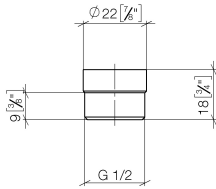

**Adapter for shower outlet 3/8" x 1/2" - Brushed Dark Platinum**

IMO

12 202 979

- adapter M 20 x 1 female thread x 1/2" male thread for the connection of a shower hose 1/2" female thread

Fits: IMO, LULU, MADISON, MEM, TARA, CL.1, LISSÉ, VAIA, META, CYO

12 202 979

mm [inches]

12 202 979

**Product version from 10/1/2023**

Parts for other  
finishes can be found  
here: [Chrome](#)