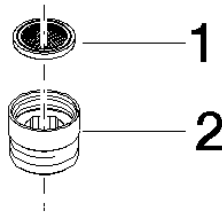

**Adapter for shower outlet 3/8" x 1/2" - Brushed Dark Platinum**

IMO

12 202 979

- adapter M 20 x 1 female thread x 1/2" male thread for the connection of a shower hose 1/2" female thread

Fits: IMO, LULU, MADISON, MEM, TARA, CL.1, LISSÉ, VAIA, META, CYO

12 202 979

mm [inches]

12 202 979

**Product version from 10/1/2023**

Parts for other  
finishes can be found  
here: [Chrome](#)

# Adapter for shower outlet 3/8" x 1/2" - Brushed Dark Platinum

IMO

12 202 979