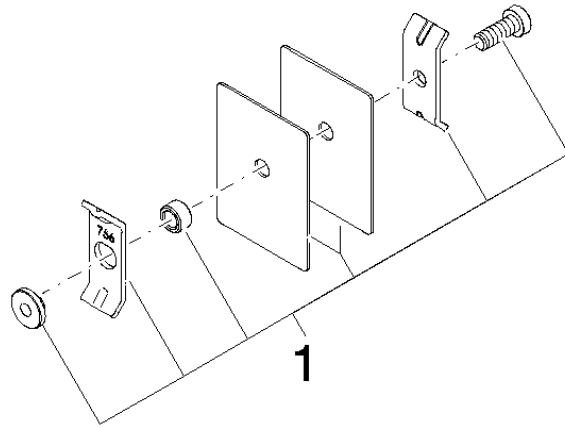

## Attachment set for towel bar/tumbler mounting on two sides -

---

12 351 970 90

# Attachment set for towel bar/tumbler mounting on two sides -

---

12 351 970 90

mm [inches]

Attachment set for towel bar/tumbler mounting on two sides -

---

12 351 970 90