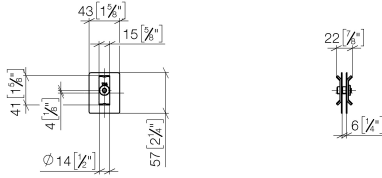

## Attachment set for towel bar/tumbler mounting on two sides -

---

12 351 970 90

# Attachment set for towel bar/tumbler mounting on two sides -

---

12 351 970 90

mm [inches]

Attachment set for towel bar/tumbler mounting on two sides -

---

12 351 970 90