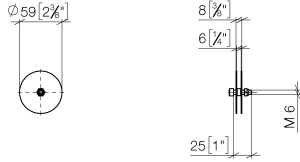

MADISON Mounting for towel bar/tumbler mounting on two sides -

12 358 970 90

- for towel bar mounting plus towel bar mounting on back.
- the mounting kits are used to install products on glass.

MADISON Mounting for towel bar/tumbler mounting on two sides -

12 358 970 90

mm [inches]

MADISON Mounting for towel bar/tumbler mounting on two sides -

12 358 970 90