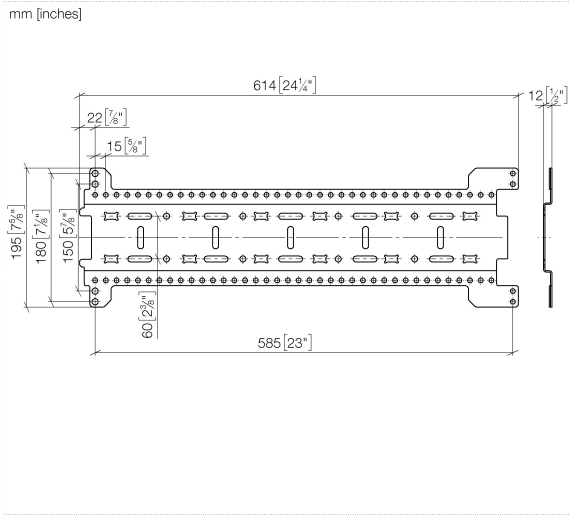

## xGRID Installation track 555 mm -

---

12 360 970 90

- width 555mm
- height 135 mm
- depth 12 mm
- retaining screws and plugs

More about the xGRID installation track can be found in the Shower Book brochure

xGRID Installation track 555 mm -

12 360 970 90

xGRID Installation track 555 mm -

12 360 970 90

Spare parts list

No.	Item Number	Name	Quantity used	Delivery time
1	04 30 31 054 00 90	fixing set	2	2
2	04 30 30 212 00 90	fixing set	1	60