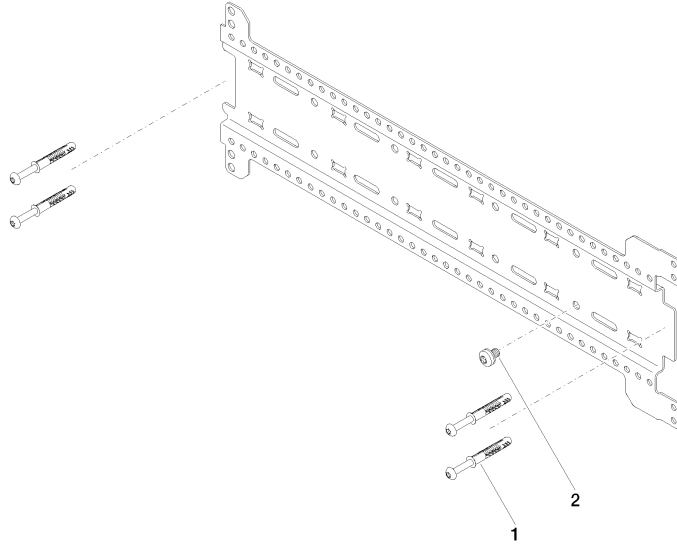

## xGRID Installation track 555 mm -

---

12 360 970 90

- width 555mm
- height 135 mm
- depth 12 mm
- retaining screws and plugs

More about the xGRID installation track can be found in the Shower Book brochure

xGRID Installation track 555 mm -

12 360 970 90

xGRID Installation track 555 mm -

12 360 970 90

Spare parts list

No.	Item Number	Name	Quantity used	Delivery time
1	04 30 31 054 00 90	fixing set	2	2
2	04 30 30 212 00 90	fixing set	1	60