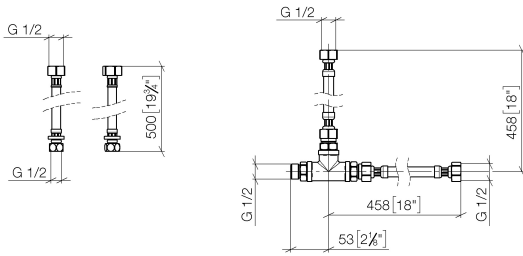

12 509 970 90

- 2x 1/2" x 1/2" x 412mm high pressure hose
- 2x 3/8" x 1/2" x 500mm high pressure hose

Hose connections for combining 2 outlet points with diverter 29 12X SSS.

Fits: IMO, LULU, MADISON, MEM, TARA,
CL.1, LISSÉ, VAIA, META, CYO

Hose set -

12 509 970 90

mm [inches]

Product version from 4/1/2014

Hose set -

IMO

12 509 970 90

Spare parts list

Product version from 4/1/2014

No.	Item Number	Name	Quantity used	Delivery time
	09 24 03 242 90	nipple	8	2