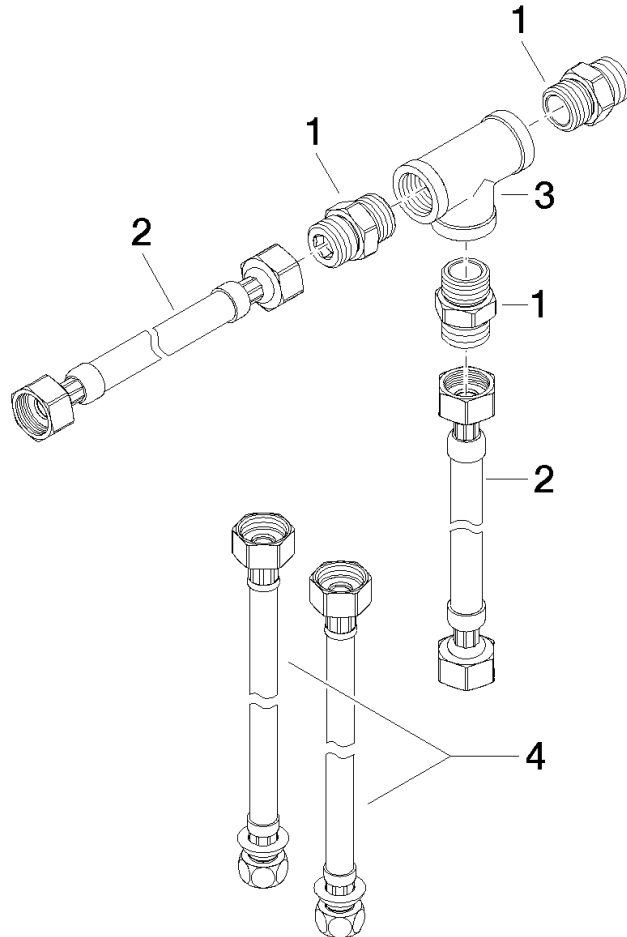

12 509 970 90

- 2x 1/2" x 1/2" x 412mm high pressure hose
- 2x 3/8" x 1/2" x 500mm high pressure hose

Hose connections for combining 2 outlet points with diverter 29 12X SSS.

Fits: IMO, LULU, MADISON, MEM, TARA,
CL.1, LISSÉ, VAIA, META, CYO

Hose set -

12 509 970 90

mm [inches]

Product version from 4/1/2014

Hose set -

IMO

12 509 970 90

Spare parts list

Product version from 4/1/2014

No.	Item Number	Name	Quantity used	Delivery time
	09 24 03 242 90	nipple	8	2