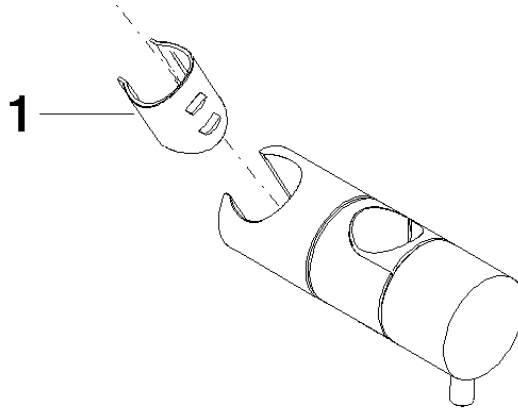

12 570 970

- for pipe diameter 23.5 mm

Fits: IMO, LULU, MADISON, MEM, TARA,  
CL.1, LISSÉ, VAIA, META, CYO

	Brushed Platinum	12 570 970-06
	Chrome	12 570 970-00
	Platinum	12 570 970-08
	Dark Chrome	12 570 970-19
	Light Gold	12 570 970-26
	Brushed Light Gold	12 570 970-27
	Brushed Durabronze (23kt Gold)	12 570 970-28
	Matte Black	12 570 970-33
	Brushed Bronze	12 570 970-42
	Brushed Champagne (22kt Gold)	12 570 970-46
	Champagne (22kt Gold)	12 570 970-47
	Brushed Chrome	12 570 970-93
	Brushed Dark Platinum	12 570 970-99

12 570 970

mm [inches]

12 570 970

Parts for other  
finishes can be found  
here: [Chrome](#)

### Spare parts list

No.	Item Number	Name	Quantity used	Delivery time
1	09 12 12 217 90	sleeve	1	2