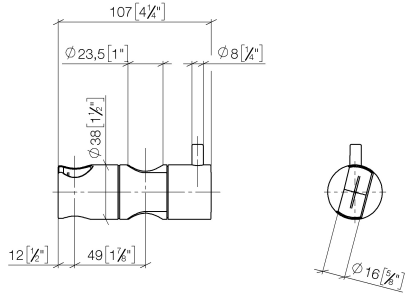

12 570 970

- for pipe diameter 23.5 mm

Fits: IMO, LULU, MADISON, MEM, TARA,  
CL.1, LISSÉ, VAIA, META, CYO

	Brushed Platinum	12 570 970-06
	Chrome	12 570 970-00
	Platinum	12 570 970-08
	Dark Chrome	12 570 970-19
	Light Gold	12 570 970-26
	Brushed Light Gold	12 570 970-27
	Brushed Durabronze (23kt Gold)	12 570 970-28
	Matte Black	12 570 970-33
	Brushed Bronze	12 570 970-42
	Brushed Champagne (22kt Gold)	12 570 970-46
	Champagne (22kt Gold)	12 570 970-47
	Brushed Chrome	12 570 970-93
	Brushed Dark Platinum	12 570 970-99

12 570 970

mm [inches]

12 570 970

Parts for other  
finishes can be found  
here: [Chrome](#)

### Spare parts list

No.	Item Number	Name	Quantity used	Delivery time
1	09 12 12 217 90	sleeve	1	2