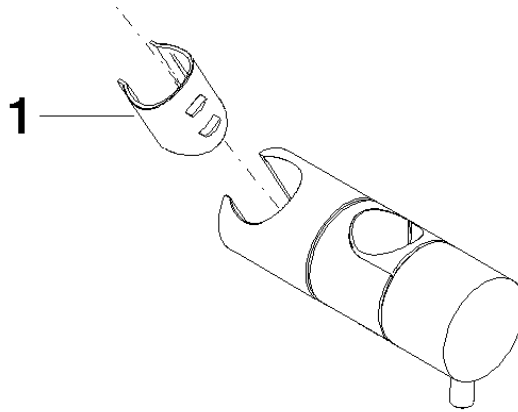

12 570 970

• for pipe diameter 23.5 mm

Fits: IMO, LULU, MADISON, MEM, TARA,
CL.1, LISSÉ, VAIA, META, CYO

	Platinum	12 570 970-08
	Chrome	12 570 970-00
	Brushed Platinum	12 570 970-06
	Dark Chrome	12 570 970-19
	Light Gold	12 570 970-26
	Brushed Light Gold	12 570 970-27
	Brushed Durabronze (23kt Gold)	12 570 970-28
	Matte Black	12 570 970-33
	Brushed Bronze	12 570 970-42
	Brushed Champagne (22kt Gold)	12 570 970-46
	Champagne (22kt Gold)	12 570 970-47
	Brushed Chrome	12 570 970-93
	Brushed Dark Platinum	12 570 970-99

12 570 970

mm [inches]

12 570 970

Parts for other
finishes can be found
here: [Chrome](#)

Spare parts list

No.	Item Number	Name	Quantity used	Delivery time
1	09 12 12 217 90	sleeve	1	2