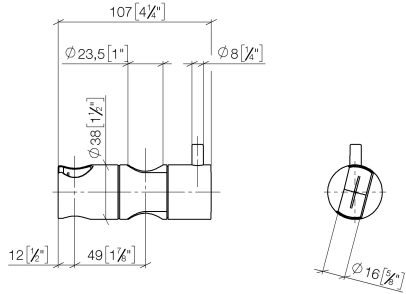

12 570 970

• for pipe diameter 23.5 mm

Fits: IMO, LULU, MADISON, MEM, TARA,
CL.1, LISSÉ, VAIA, META, CYO

	Platinum	12 570 970-08
	Chrome	12 570 970-00
	Brushed Platinum	12 570 970-06
	Dark Chrome	12 570 970-19
	Light Gold	12 570 970-26
	Brushed Light Gold	12 570 970-27
	Brushed Durabronze (23kt Gold)	12 570 970-28
	Matte Black	12 570 970-33
	Brushed Bronze	12 570 970-42
	Brushed Champagne (22kt Gold)	12 570 970-46
	Champagne (22kt Gold)	12 570 970-47
	Brushed Chrome	12 570 970-93
	Brushed Dark Platinum	12 570 970-99

12 570 970

mm [inches]

12 570 970

Parts for other
finishes can be found
here: [Chrome](#)

Spare parts list

No.	Item Number	Name	Quantity used	Delivery time
1	09 12 12 217 90	sleeve	1	2