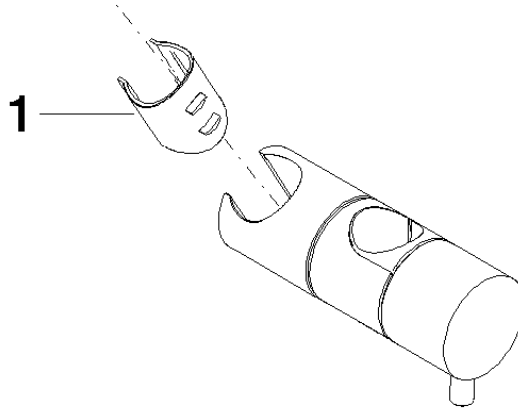

12 570 970

• for pipe diameter 23.5 mm

Fits: IMO, LULU, MADISON, MEM, TARA,
CL.1, LISSÉ, VAIA, META, CYO

	Brushed Light Gold	12 570 970-27
	Chrome	12 570 970-00
	Brushed Platinum	12 570 970-06
	Platinum	12 570 970-08
	Dark Chrome	12 570 970-19
	Light Gold	12 570 970-26
	Brushed Durabronze (23kt Gold)	12 570 970-28
	Matte Black	12 570 970-33
	Brushed Bronze	12 570 970-42
	Brushed Champagne (22kt Gold)	12 570 970-46
	Champagne (22kt Gold)	12 570 970-47
	Brushed Chrome	12 570 970-93
	Brushed Dark Platinum	12 570 970-99

12 570 970

mm [inches]

12 570 970

Parts for other
finishes can be found
here: [Chrome](#)

Spare parts list

No.	Item Number	Name	Quantity used	Delivery time
1	09 12 12 217 90	sleeve	1	2