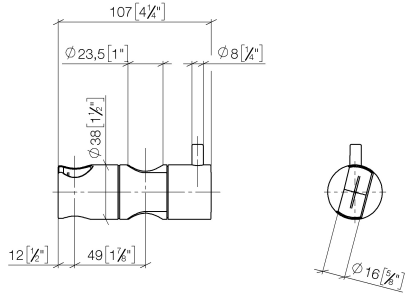

12 570 970

• for pipe diameter 23.5 mm

Fits: IMO, LULU, MADISON, MEM, TARA,
CL.1, LISSÉ, VAIA, META, CYO

	Matte Black	12 570 970-33
	Chrome	12 570 970-00
	Brushed Platinum	12 570 970-06
	Platinum	12 570 970-08
	Dark Chrome	12 570 970-19
	Light Gold	12 570 970-26
	Brushed Light Gold	12 570 970-27
	Brushed Durabronze (23kt Gold)	12 570 970-28
	Brushed Bronze	12 570 970-42
	Brushed Champagne (22kt Gold)	12 570 970-46
	Champagne (22kt Gold)	12 570 970-47
	Brushed Chrome	12 570 970-93
	Brushed Dark Platinum	12 570 970-99

12 570 970

mm [inches]

12 570 970

Parts for other
finishes can be found
here: [Chrome](#)

Spare parts list

No.	Item Number	Name	Quantity used	Delivery time
1	09 12 12 217 90	sleeve	1	2