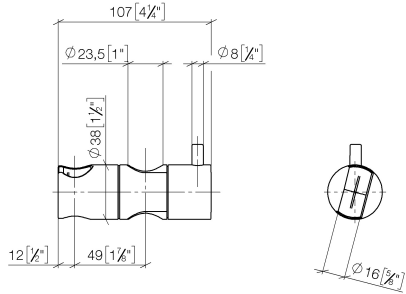

12 570 970

• for pipe diameter 23.5 mm

Fits: IMO, LULU, MADISON, MEM, TARA,
CL.1, LISSÉ, VAIA, META, CYO

	Champagne (22kt Gold)	12 570 970-47
	Chrome	12 570 970-00
	Brushed Platinum	12 570 970-06
	Platinum	12 570 970-08
	Dark Chrome	12 570 970-19
	Light Gold	12 570 970-26
	Brushed Light Gold	12 570 970-27
	Brushed Durabronze (23kt Gold)	12 570 970-28
	Matte Black	12 570 970-33
	Brushed Bronze	12 570 970-42
	Brushed Champagne (22kt Gold)	12 570 970-46
	Brushed Chrome	12 570 970-93
	Brushed Dark Platinum	12 570 970-99

12 570 970

mm [inches]

12 570 970

Parts for other
finishes can be found
here: [Chrome](#)

Spare parts list

No.	Item Number	Name	Quantity used	Delivery time
1	09 12 12 217 90	sleeve	1	2