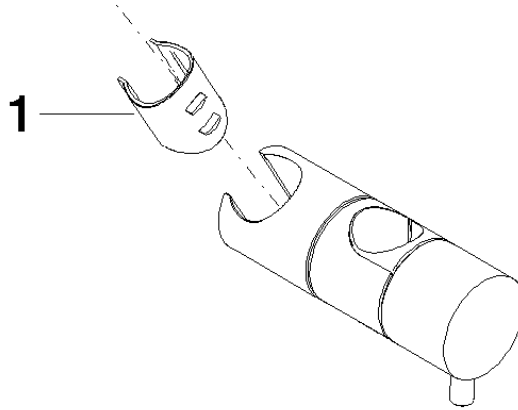

12 570 970

• for pipe diameter 23.5 mm

Fits: IMO, LULU, MADISON, MEM, TARA,
CL.1, LISSÉ, VAIA, META, CYO

	Champagne (22kt Gold)	12 570 970-47
	Chrome	12 570 970-00
	Brushed Platinum	12 570 970-06
	Platinum	12 570 970-08
	Dark Chrome	12 570 970-19
	Light Gold	12 570 970-26
	Brushed Light Gold	12 570 970-27
	Brushed Durabronze (23kt Gold)	12 570 970-28
	Matte Black	12 570 970-33
	Brushed Bronze	12 570 970-42
	Brushed Champagne (22kt Gold)	12 570 970-46
	Brushed Chrome	12 570 970-93
	Brushed Dark Platinum	12 570 970-99

12 570 970

mm [inches]

12 570 970

Parts for other
finishes can be found
here: [Chrome](#)

Spare parts list

No.	Item Number	Name	Quantity used	Delivery time
1	09 12 12 217 90	sleeve	1	2