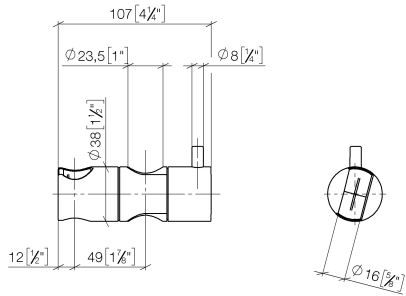

12 570 970

• for pipe diameter 23.5 mm

Fits: IMO, LULU, MADISON, MEM, TARA,  
CL.1, LISSÉ, VAIA, META, CYO

	Brushed Chrome	12 570 970-93
	Chrome	12 570 970-00
	Brushed Platinum	12 570 970-06
	Platinum	12 570 970-08
	Dark Chrome	12 570 970-19
	Light Gold	12 570 970-26
	Brushed Light Gold	12 570 970-27
	Brushed Durabronze (23kt Gold)	12 570 970-28
	Matte Black	12 570 970-33
	Brushed Bronze	12 570 970-42
	Brushed Champagne (22kt Gold)	12 570 970-46
	Champagne (22kt Gold)	12 570 970-47
	Brushed Dark Platinum	12 570 970-99

12 570 970

mm [inches]

12 570 970

Parts for other  
finishes can be found  
here: [Chrome](#)

### Spare parts list

No.	Item Number	Name	Quantity used	Delivery time
1	09 12 12 217 90	sleeve	1	2