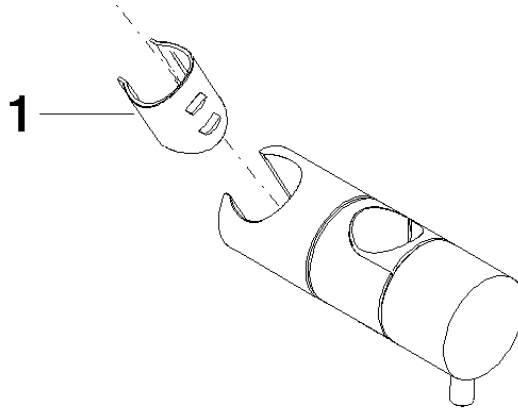

12 570 970

• for pipe diameter 23.5 mm

Fits: IMO, LULU, MADISON, MEM, TARA,  
CL.1, LISSÉ, VAIA, META, CYO

	Brushed Chrome	12 570 970-93
	Chrome	12 570 970-00
	Brushed Platinum	12 570 970-06
	Platinum	12 570 970-08
	Dark Chrome	12 570 970-19
	Light Gold	12 570 970-26
	Brushed Light Gold	12 570 970-27
	Brushed Durabronze (23kt Gold)	12 570 970-28
	Matte Black	12 570 970-33
	Brushed Bronze	12 570 970-42
	Brushed Champagne (22kt Gold)	12 570 970-46
	Champagne (22kt Gold)	12 570 970-47
	Brushed Dark Platinum	12 570 970-99

12 570 970

mm [inches]

12 570 970

Parts for other  
finishes can be found  
here: [Chrome](#)

### Spare parts list

No.	Item Number	Name	Quantity used	Delivery time
1	09 12 12 217 90	sleeve	1	2