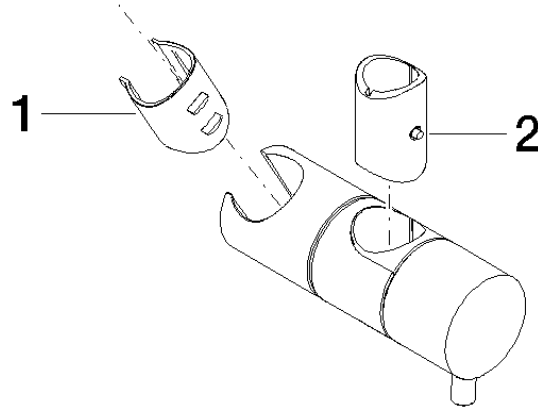

12 580 970

• for pipe diameter 18 mm

Fits: IMO, LULU, MADISON, MEM, TARA,
CL.1, LISSÉ, VAIA, META, CYO

	Platinum	12 580 970-08
	Chrome	12 580 970-00
	Brushed Platinum	12 580 970-06
	Durabass (23kt Gold)	12 580 970-09
	Dark Chrome	12 580 970-19
	Light Gold	12 580 970-26
	Brushed Light Gold	12 580 970-27
	Brushed Durabass (23kt Gold)	12 580 970-28
	Matte Black	12 580 970-33
	Brushed Bronze	12 580 970-42
	Brushed Champagne (22kt Gold)	12 580 970-46
	Champagne (22kt Gold)	12 580 970-47
	Brushed Chrome	12 580 970-93
	Brushed Dark Platinum	12 580 970-99

12 580 970

mm [inches]

12 580 970

Product version from 10/1/2023

Parts for other
finishes can be found
here: [Chrome](#)

Slide unit - Platinum

IMO

12 580 970

Spare parts list

Product version from 10/1/2023

No.	Item Number	Name	Quantity used	Delivery time
	09 12 12 217 90	sleeve	2	2