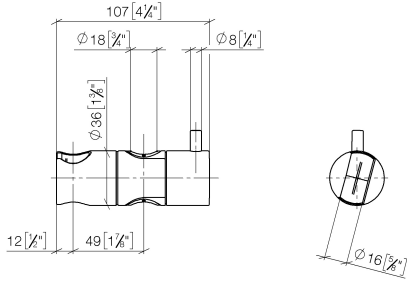

12 580 970

• for pipe diameter 18 mm

Fits: IMO, LULU, MADISON, MEM, TARA,
CL.1, LISSÉ, VAIA, META, CYO

| | | |
|--|-------------------------------|---------------|
|  | Dark Chrome | 12 580 970-19 |
|  | Chrome | 12 580 970-00 |
|  | Brushed Platinum | 12 580 970-06 |
|  | Platinum | 12 580 970-08 |
|  | Durabrand (23kt Gold) | 12 580 970-09 |
|  | Light Gold | 12 580 970-26 |
|  | Brushed Light Gold | 12 580 970-27 |
|  | Brushed Durabrand (23kt Gold) | 12 580 970-28 |
|  | Matte Black | 12 580 970-33 |
|  | Brushed Bronze | 12 580 970-42 |
|  | Brushed Champagne (22kt Gold) | 12 580 970-46 |
|  | Champagne (22kt Gold) | 12 580 970-47 |
|  | Brushed Chrome | 12 580 970-93 |
|  | Brushed Dark Platinum | 12 580 970-99 |

12 580 970

mm [inches]

12 580 970

Parts for other
finishes can be found
here: [Chrome](#)

Slide unit - Dark Chrome

IMO

12 580 970

Spare parts list