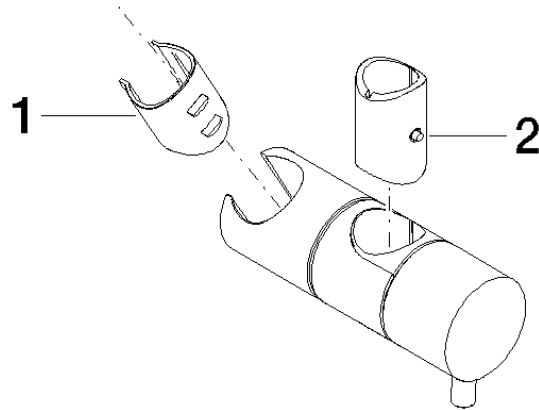

12 580 970

• for pipe diameter 18 mm

Fits: IMO, LULU, MADISON, MEM, TARA,
CL.1, LISSÉ, VAIA, META, CYO

| | | |
|--|-------------------------------|---------------|
|  | Dark Chrome | 12 580 970-19 |
|  | Chrome | 12 580 970-00 |
|  | Brushed Platinum | 12 580 970-06 |
|  | Platinum | 12 580 970-08 |
|  | Durabrand (23kt Gold) | 12 580 970-09 |
|  | Light Gold | 12 580 970-26 |
|  | Brushed Light Gold | 12 580 970-27 |
|  | Brushed Durabrand (23kt Gold) | 12 580 970-28 |
|  | Matte Black | 12 580 970-33 |
|  | Brushed Bronze | 12 580 970-42 |
|  | Brushed Champagne (22kt Gold) | 12 580 970-46 |
|  | Champagne (22kt Gold) | 12 580 970-47 |
|  | Brushed Chrome | 12 580 970-93 |
|  | Brushed Dark Platinum | 12 580 970-99 |

12 580 970

mm [inches]

12 580 970

Parts for other
finishes can be found
here: [Chrome](#)

Slide unit - Dark Chrome

IMO

12 580 970

Spare parts list