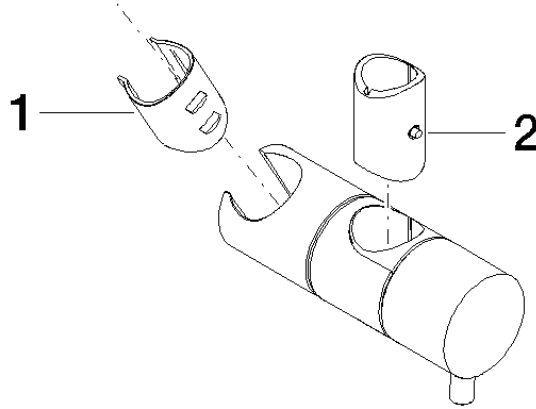

12 580 970

• for pipe diameter 18 mm

Fits: IMO, LULU, MADISON, MEM, TARA,  
CL.1, LISSÉ, VAIA, META, CYO

	Light Gold	12 580 970-26
	Chrome	12 580 970-00
	Brushed Platinum	12 580 970-06
	Platinum	12 580 970-08
	Durabress (23kt Gold)	12 580 970-09
	Dark Chrome	12 580 970-19
	Brushed Light Gold	12 580 970-27
	Brushed Durabress (23kt Gold)	12 580 970-28
	Matte Black	12 580 970-33
	Brushed Bronze	12 580 970-42
	Brushed Champagne (22kt Gold)	12 580 970-46
	Champagne (22kt Gold)	12 580 970-47
	Brushed Chrome	12 580 970-93
	Brushed Dark Platinum	12 580 970-99

12 580 970

mm [inches]

12 580 970

Parts for other  
finishes can be found  
here: Chrome

### Spare parts list

No.	Item Number	Name	Quantity used	Delivery time
1	09 12 12 217 90	sleeve	1	2
2	08 18 40 579 90	adaptor	1	2