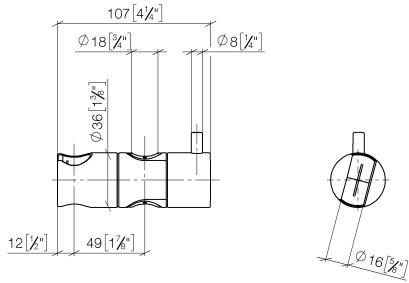

12 580 970

• for pipe diameter 18 mm

Fits: IMO, LULU, MADISON, MEM, TARA,
CL.1, LISSÉ, VAIA, META, CYO

	Brushed Light Gold	12 580 970-27
	Chrome	12 580 970-00
	Brushed Platinum	12 580 970-06
	Platinum	12 580 970-08
	Durabress (23kt Gold)	12 580 970-09
	Dark Chrome	12 580 970-19
	Light Gold	12 580 970-26
	Brushed Durabress (23kt Gold)	12 580 970-28
	Matte Black	12 580 970-33
	Brushed Bronze	12 580 970-42
	Brushed Champagne (22kt Gold)	12 580 970-46
	Champagne (22kt Gold)	12 580 970-47
	Brushed Chrome	12 580 970-93
	Brushed Dark Platinum	12 580 970-99

12 580 970

mm [inches]

12 580 970

Parts for other finishes can be found here: [Chrome](#)

Spare parts list

No.	Item Number	Name	Quantity used	Delivery time
1	09 12 12 217 90	sleeve	1	2
2	08 18 40 579 90	adaptor	1	2