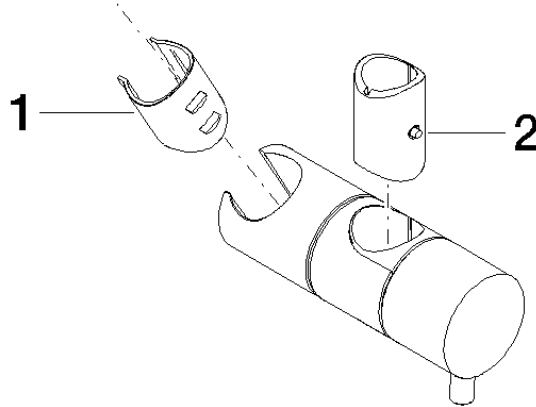

12 580 970

• for pipe diameter 18 mm

Fits: IMO, LULU, MADISON, MEM, TARA,
CL.1, LISSÉ, VAIA, META, CYO

	Brushed Light Gold	12 580 970-27
	Chrome	12 580 970-00
	Brushed Platinum	12 580 970-06
	Platinum	12 580 970-08
	Durabress (23kt Gold)	12 580 970-09
	Dark Chrome	12 580 970-19
	Light Gold	12 580 970-26
	Brushed Durabress (23kt Gold)	12 580 970-28
	Matte Black	12 580 970-33
	Brushed Bronze	12 580 970-42
	Brushed Champagne (22kt Gold)	12 580 970-46
	Champagne (22kt Gold)	12 580 970-47
	Brushed Chrome	12 580 970-93
	Brushed Dark Platinum	12 580 970-99

12 580 970

mm [inches]

12 580 970

Parts for other finishes can be found here: [Chrome](#)

Spare parts list

No.	Item Number	Name	Quantity used	Delivery time
1	09 12 12 217 90	sleeve	1	2
2	08 18 40 579 90	adaptor	1	2