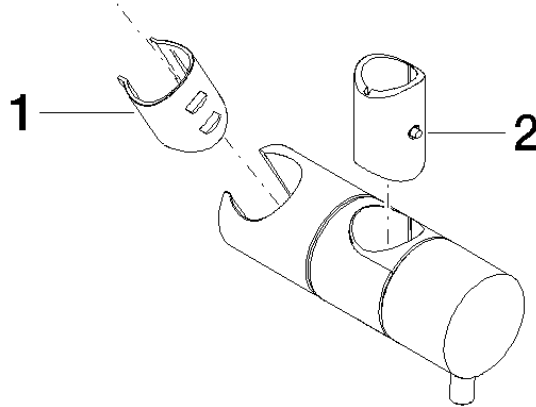

Slide unit - Brushed Durabronze (23kt Gold)

IMO

12 580 970

• for pipe diameter 18 mm

Fits: IMO, LULU, MADISON, MEM, TARA,
CL.1, LISSÉ, VAIA, META, CYO

	Brushed Durabronze (23kt Gold)	12 580 970-28
	Chrome	12 580 970-00
	Brushed Platinum	12 580 970-06
	Platinum	12 580 970-08
	Durabronze (23kt Gold)	12 580 970-09
	Dark Chrome	12 580 970-19
	Light Gold	12 580 970-26
	Brushed Light Gold	12 580 970-27
	Matte Black	12 580 970-33
	Brushed Bronze	12 580 970-42
	Brushed Champagne (22kt Gold)	12 580 970-46
	Champagne (22kt Gold)	12 580 970-47
	Brushed Chrome	12 580 970-93
	Brushed Dark Platinum	12 580 970-99

12 580 970

mm [inches]

12 580 970

Parts for other finishes can be found here: [Chrome](#)

Spare parts list

No.	Item Number	Name	Quantity used	Delivery time
1	09 12 12 217 90	sleeve	1	2
2	08 18 40 579 90	adaptor	1	2