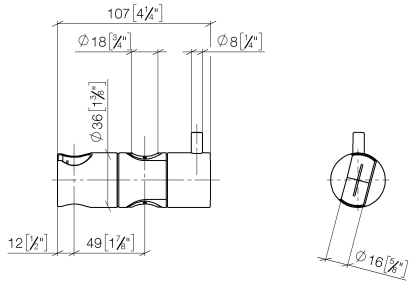

Slide unit - Brushed Durabronze (23kt Gold)

IMO

12 580 970

• for pipe diameter 18 mm

Fits: IMO, LULU, MADISON, MEM, TARA,
CL.1, LISSÉ, VAIA, META, CYO

	Brushed Durabronze (23kt Gold)	12 580 970-28
	Chrome	12 580 970-00
	Brushed Platinum	12 580 970-06
	Platinum	12 580 970-08
	Durabronze (23kt Gold)	12 580 970-09
	Dark Chrome	12 580 970-19
	Light Gold	12 580 970-26
	Brushed Light Gold	12 580 970-27
	Matte Black	12 580 970-33
	Brushed Bronze	12 580 970-42
	Brushed Champagne (22kt Gold)	12 580 970-46
	Champagne (22kt Gold)	12 580 970-47
	Brushed Chrome	12 580 970-93
	Brushed Dark Platinum	12 580 970-99

12 580 970

mm [inches]

12 580 970

Parts for other finishes can be found here: [Chrome](#)

Spare parts list

No.	Item Number	Name	Quantity used	Delivery time
1	09 12 12 217 90	sleeve	1	2
2	08 18 40 579 90	adaptor	1	2