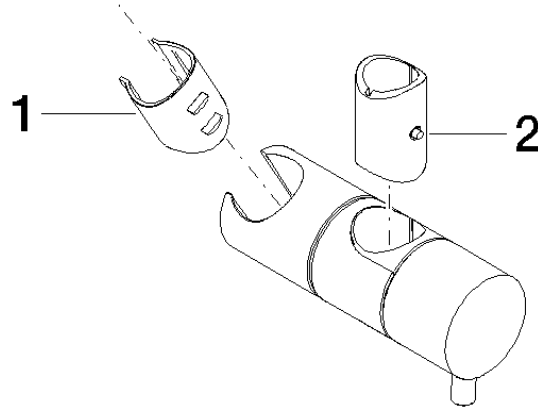

12 580 970

• for pipe diameter 18 mm

Fits: IMO, LULU, MADISON, MEM, TARA,
CL.1, LISSÉ, VAIA, META, CYO

	Matte Black	12 580 970-33
	Chrome	12 580 970-00
	Brushed Platinum	12 580 970-06
	Platinum	12 580 970-08
	Durabrace (23kt Gold)	12 580 970-09
	Dark Chrome	12 580 970-19
	Light Gold	12 580 970-26
	Brushed Light Gold	12 580 970-27
	Brushed Durabrace (23kt Gold)	12 580 970-28
	Brushed Bronze	12 580 970-42
	Brushed Champagne (22kt Gold)	12 580 970-46
	Champagne (22kt Gold)	12 580 970-47
	Brushed Chrome	12 580 970-93
	Brushed Dark Platinum	12 580 970-99

12 580 970

mm [inches]

12 580 970

Product version from 10/1/2023

Parts for other
finishes can be found
here: [Chrome](#)

Slide unit - Matte Black

IMO

12 580 970

Spare parts list

Product version from 10/1/2023

No.	Item Number	Name	Quantity used	Delivery time
	09 12 12 217 90	sleeve	2	2