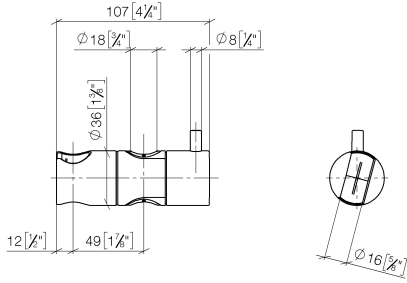

12 580 970

• for pipe diameter 18 mm

Fits: IMO, LULU, MADISON, MEM, TARA,
CL.1, LISSÉ, VAIA, META, CYO

	Matte Black	12 580 970-33
	Chrome	12 580 970-00
	Brushed Platinum	12 580 970-06
	Platinum	12 580 970-08
	Durabrace (23kt Gold)	12 580 970-09
	Dark Chrome	12 580 970-19
	Light Gold	12 580 970-26
	Brushed Light Gold	12 580 970-27
	Brushed Durabrace (23kt Gold)	12 580 970-28
	Brushed Bronze	12 580 970-42
	Brushed Champagne (22kt Gold)	12 580 970-46
	Champagne (22kt Gold)	12 580 970-47
	Brushed Chrome	12 580 970-93
	Brushed Dark Platinum	12 580 970-99

12 580 970

mm [inches]

12 580 970

Product version from 10/1/2023

Parts for other
finishes can be found
here: [Chrome](#)

Slide unit - Matte Black

IMO

12 580 970

Spare parts list

Product version from 10/1/2023

No.	Item Number	Name	Quantity used	Delivery time
	09 12 12 217 90	sleeve	2	2