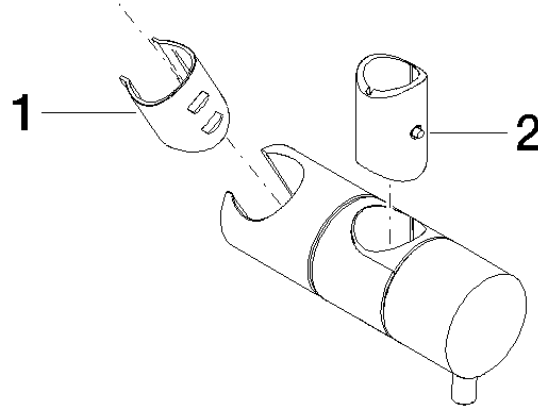

12 580 970

• for pipe diameter 18 mm

Fits: IMO, LULU, MADISON, MEM, TARA,  
CL.1, LISSÉ, VAIA, META, CYO

	Brushed Chrome	12 580 970-93
	Chrome	12 580 970-00
	Brushed Platinum	12 580 970-06
	Platinum	12 580 970-08
	Durabross (23kt Gold)	12 580 970-09
	Dark Chrome	12 580 970-19
	Light Gold	12 580 970-26
	Brushed Light Gold	12 580 970-27
	Brushed Durabross (23kt Gold)	12 580 970-28
	Matte Black	12 580 970-33
	Brushed Bronze	12 580 970-42
	Brushed Champagne (22kt Gold)	12 580 970-46
	Champagne (22kt Gold)	12 580 970-47
	Brushed Dark Platinum	12 580 970-99

12 580 970

mm [inches]

12 580 970

Parts for other finishes can be found here: [Chrome](#)

### Spare parts list

No.	Item Number	Name	Quantity used	Delivery time
1	09 12 12 217 90	sleeve	1	2
2	08 18 40 579 90	adaptor	1	2