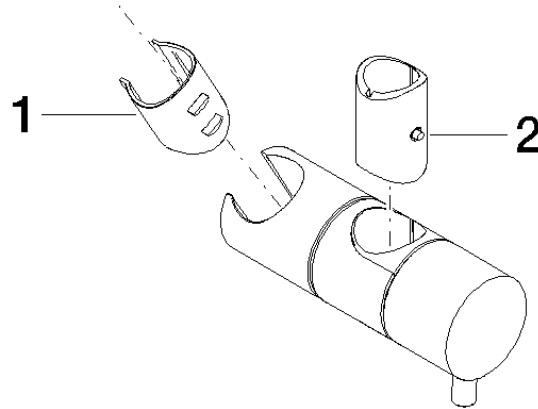

12 580 970

• for pipe diameter 18 mm

Fits: IMO, LULU, MADISON, MEM, TARA,
CL.1, LISSÉ, VAIA, META, CYO

	Brushed Dark Platinum	12 580 970-99
	Chrome	12 580 970-00
	Brushed Platinum	12 580 970-06
	Platinum	12 580 970-08
	Durabass (23kt Gold)	12 580 970-09
	Dark Chrome	12 580 970-19
	Light Gold	12 580 970-26
	Brushed Light Gold	12 580 970-27
	Brushed Durabass (23kt Gold)	12 580 970-28
	Matte Black	12 580 970-33
	Brushed Bronze	12 580 970-42
	Brushed Champagne (22kt Gold)	12 580 970-46
	Champagne (22kt Gold)	12 580 970-47
	Brushed Chrome	12 580 970-93

12 580 970

mm [inches]

12 580 970

Parts for other finishes can be found here: [Chrome](#)

Spare parts list

No.	Item Number	Name	Quantity used	Delivery time
1	09 12 12 217 90	sleeve	1	2
2	08 18 40 579 90	adaptor	1	2