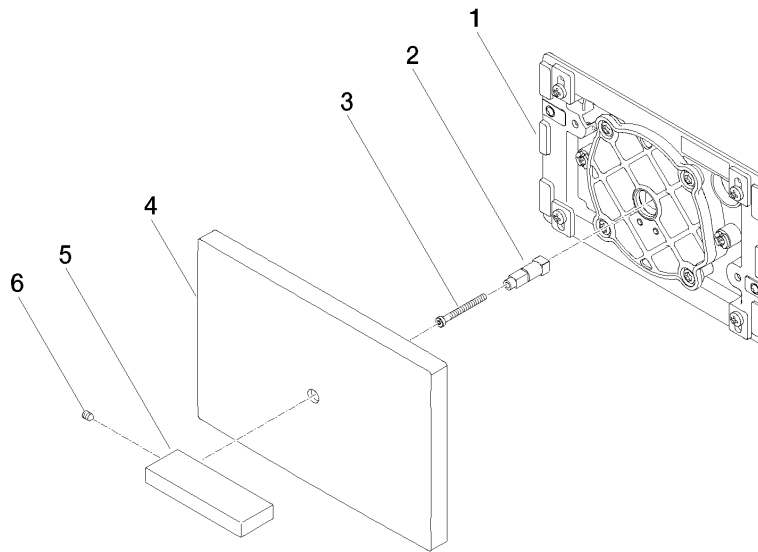

12 660 979

Fits: IMO, LULU, MADISON, MEM, TARA, CL.1, LISSÉ, VAIA, META, CYO

- cover plate 150 x 240 x 15 mm
- flush handle with rotary operation and two-volume technology (full flush/partial flush)

This product is compatible with the following TECE products:

12 660 979

mm [inches]

12 660 979

Parts for other finishes can be found here: [Chrome](#)

Spare parts list

No.	Item Number	Name	Quantity used	Delivery time
1	04 28 01 053 00 90	plate	1	2
2	09 18 20 038 90	base	1	2
3	09 30 30 086 90	screw	1	2
4	09 11 01 179-06	cover	1	-
Spare part can no longer be ordered, please order the replacement item				
5	09 20 97 057-06	handle	1	10
6	09 31 11 058 90	pin	1	2