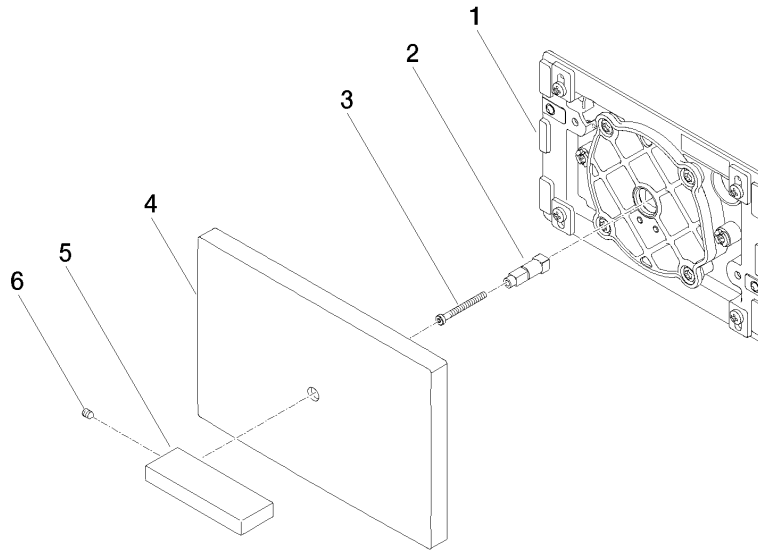

12 660 979

mm [inches]

12 660 979

Parts for other finishes can be found here: [Chrome](#)

Spare parts list

No.	Item Number	Name	Quantity used	Delivery time
1	04 28 01 053 00 90	plate	1	2
2	09 18 20 038 90	base	1	2
3	09 30 30 086 90	screw	1	2
4	09 11 01 179-08	cover	1	-
Spare part can no longer be ordered, please order the replacement item				
5	09 20 97 057-08	handle	1	40
6	09 31 11 058 90	pin	1	2