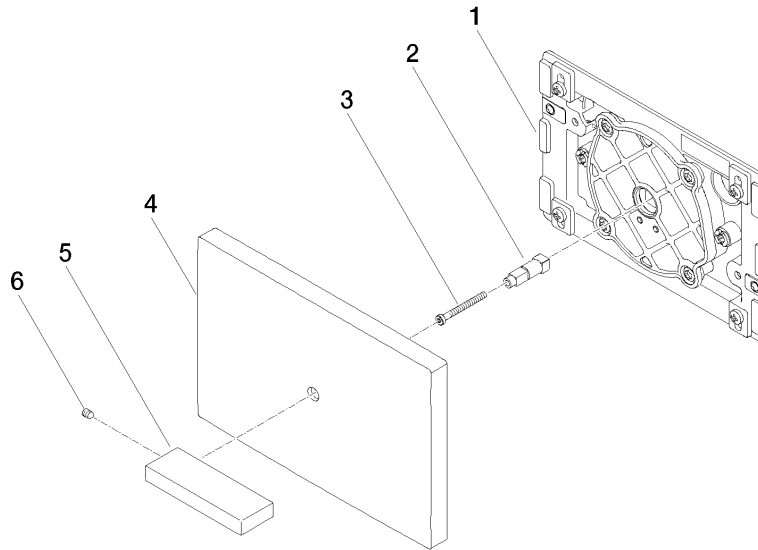

Cover plate for the concealed WC cistern made by TeCe - Brushed Durabronze
(23kt Gold)

IMO

12 660 979

- cover plate 150 x 240 x 15 mm
- flush handle with rotary operation and two-volume technology (full flush/partial flush)

Cover plate for the concealed WC cistern made by TeCe - Brushed Durabronze
(23kt Gold)

IMO

12 660 979
mm [inches]

12 660 979
Parts for other
finishes can be found
here: Chrome

Spare parts list

No.	Item Number	Name	Quantity used	Delivery time
1	04 28 01 053 00 90	plate	1	2
2	09 18 20 038 90	base	1	2
3	09 30 30 086 90	screw	1	2
4	09 11 01 179-28	cover	1	-
Spare part can no longer be ordered, please order the replacement item				
5	09 20 97 057-28	handle	1	20
6	09 31 11 058 90	pin	1	2