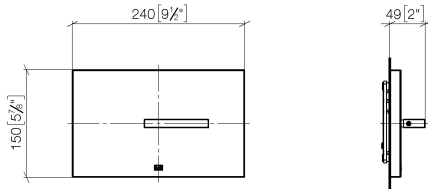

Cover plate for the concealed WC cistern made by TeCe - Brushed
Champagne (22kt Gold)

IMO

12 660 979

- cover plate 150 x 240 x 15 mm
- flush handle with rotary operation and two-volume technology (full flush/partial flush)

Cover plate for the concealed WC cistern made by TeCe - Brushed
Champagne (22kt Gold)

IMO

12 660 979
mm [inches]

Cover plate for the concealed WC cistern made by TeCe - Brushed
Champagne (22kt Gold)

IMO

12 660 979