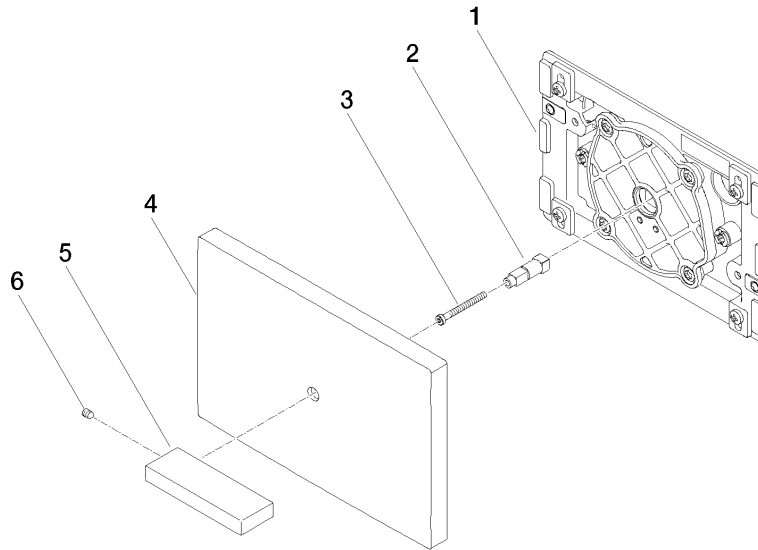

Cover plate for the concealed WC cistern made by TeCe - Champagne (22kt Gold)

IMO

12 660 979
mm [inches]

12 660 979
Parts for other
finishes can be found
here: Chrome

Spare parts list

No.	Item Number	Name	Quantity used	Delivery time
1	04 28 01 053 00 90	plate	1	2
2	09 18 20 038 90	base	1	2
3	09 30 30 086 90	screw	1	2
4	09 11 01 179-47	cover	1	-
Spare part can no longer be ordered, please order the replacement item				
5	09 20 97 057-47	handle	1	30
6	09 31 11 058 90	pin	1	2