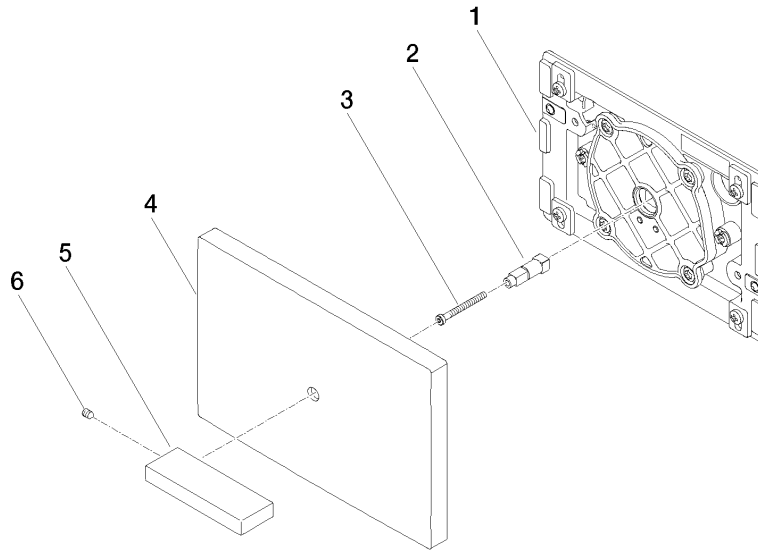

Cover plate for the concealed WC cistern made by TeCe - Brushed Dark
Platinum

IMO

12 660 979
mm [inches]

Cover plate for the concealed WC cistern made by TeCe - Brushed Dark
Platinum

12 660 979
Parts for other
finishes can be found
here: Chrome